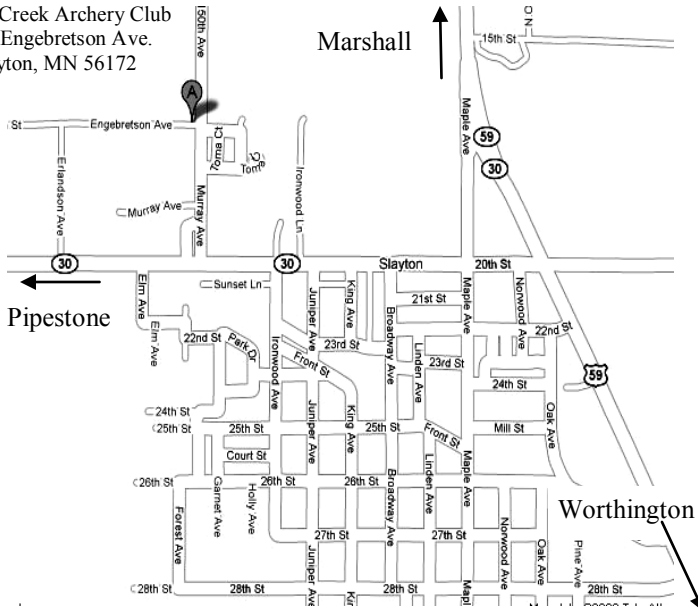

## 18 Meter Warm-Up

Sunday, January 24th 9:00 AM - 2:00 PM

PRICES	
Adults 12 & OVER	\$10
Youth 8 TO 11	\$5
Cubs 7 & UNDER	Free

BEAVER CREEK ARCHERY CLUB  
SLAYTON MN

Beaver Creek Archery Club  
1945 Engebretson Ave.  
Slayton, MN 56172

LUNCH AND BEVERAGES  
AVAILABLE  
NO RANGE FINDERS

FOR MORE INFORMATION:  
KIM MAGNUSSEN 507-220-6395  
TODD NELSON 507-829-4436  
[www.beavercreekarchery.com](http://www.beavercreekarchery.com)